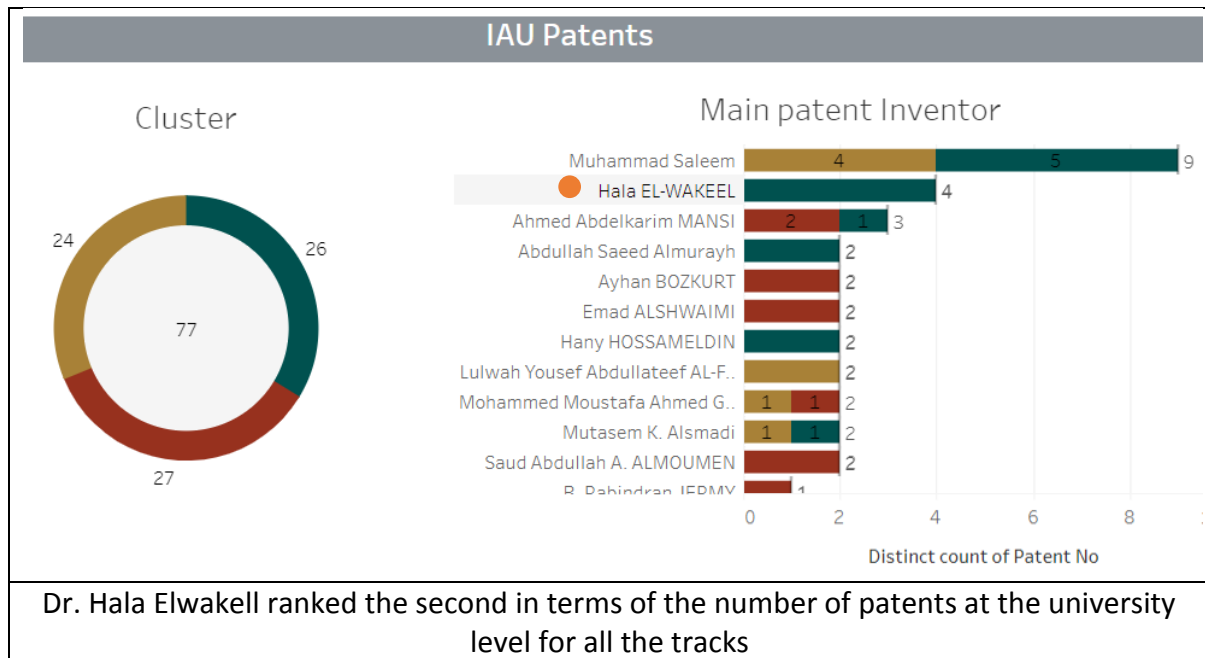

Patents in the Interior Design Program

College of Design is a very active college in patents, it has six U.S. patents and one Saudi patent obtained in the last two years. The university has 26 U.S. patents in the engineering track, 6 (23%) of which were produced by the College of Design, by 8 faculty members and 4 of its graduates, and one of the faculty members (Dr. Hala El-Wakeel) ranked second in terms of the number of patents at the university level for all the tracks according to the statistics of the University Observatory.