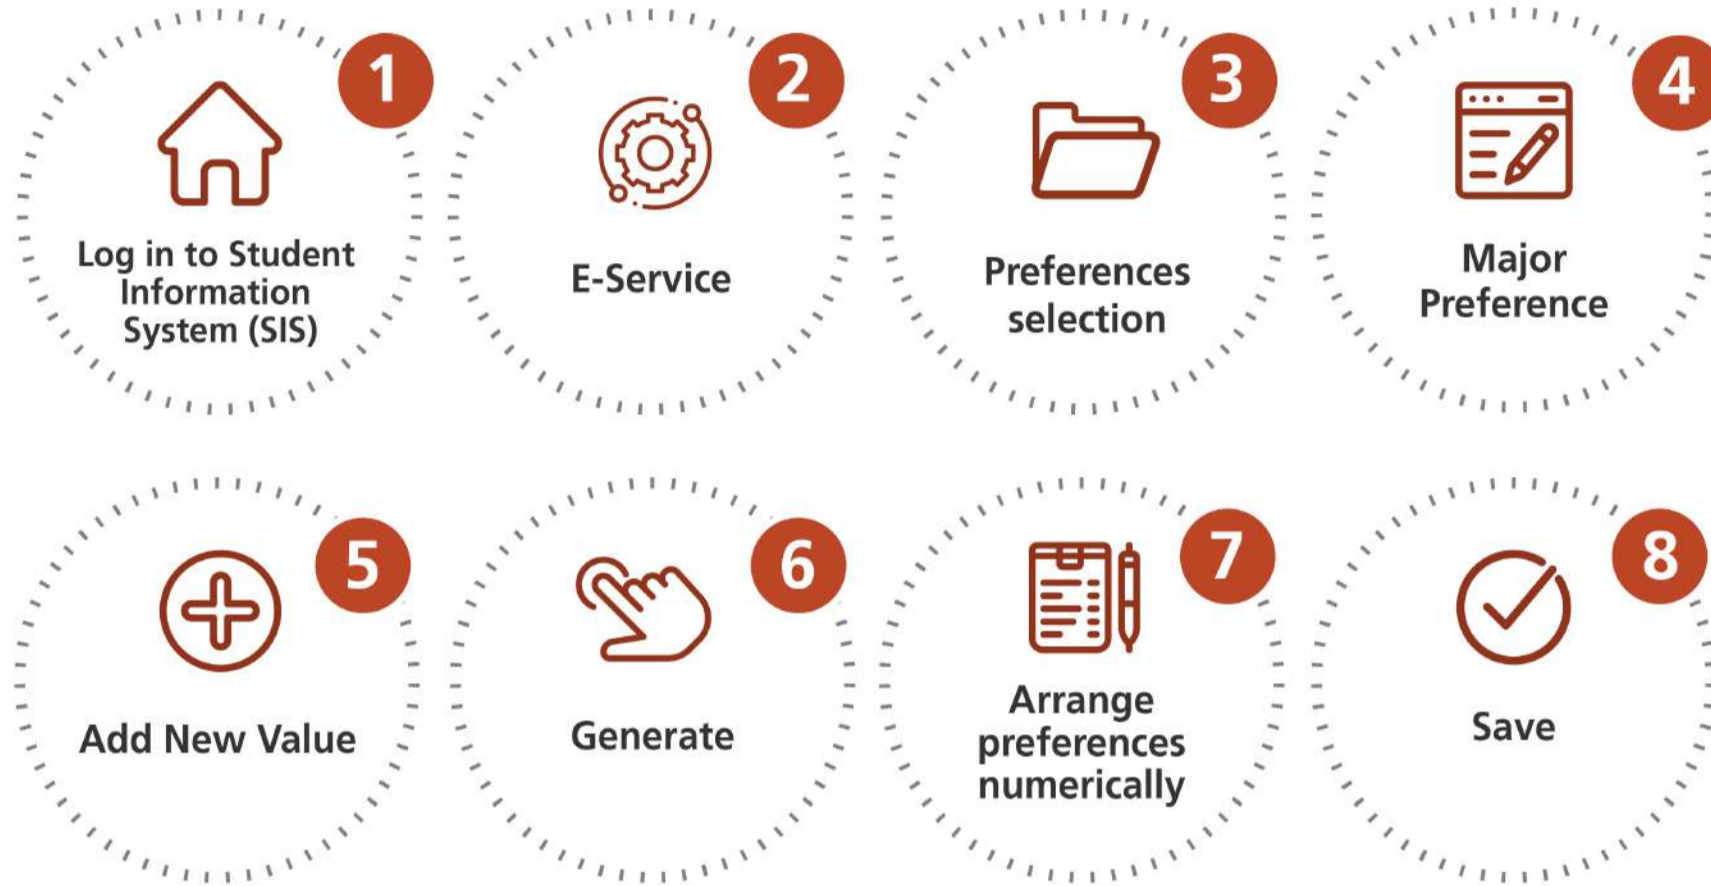

Steps of Major preference request