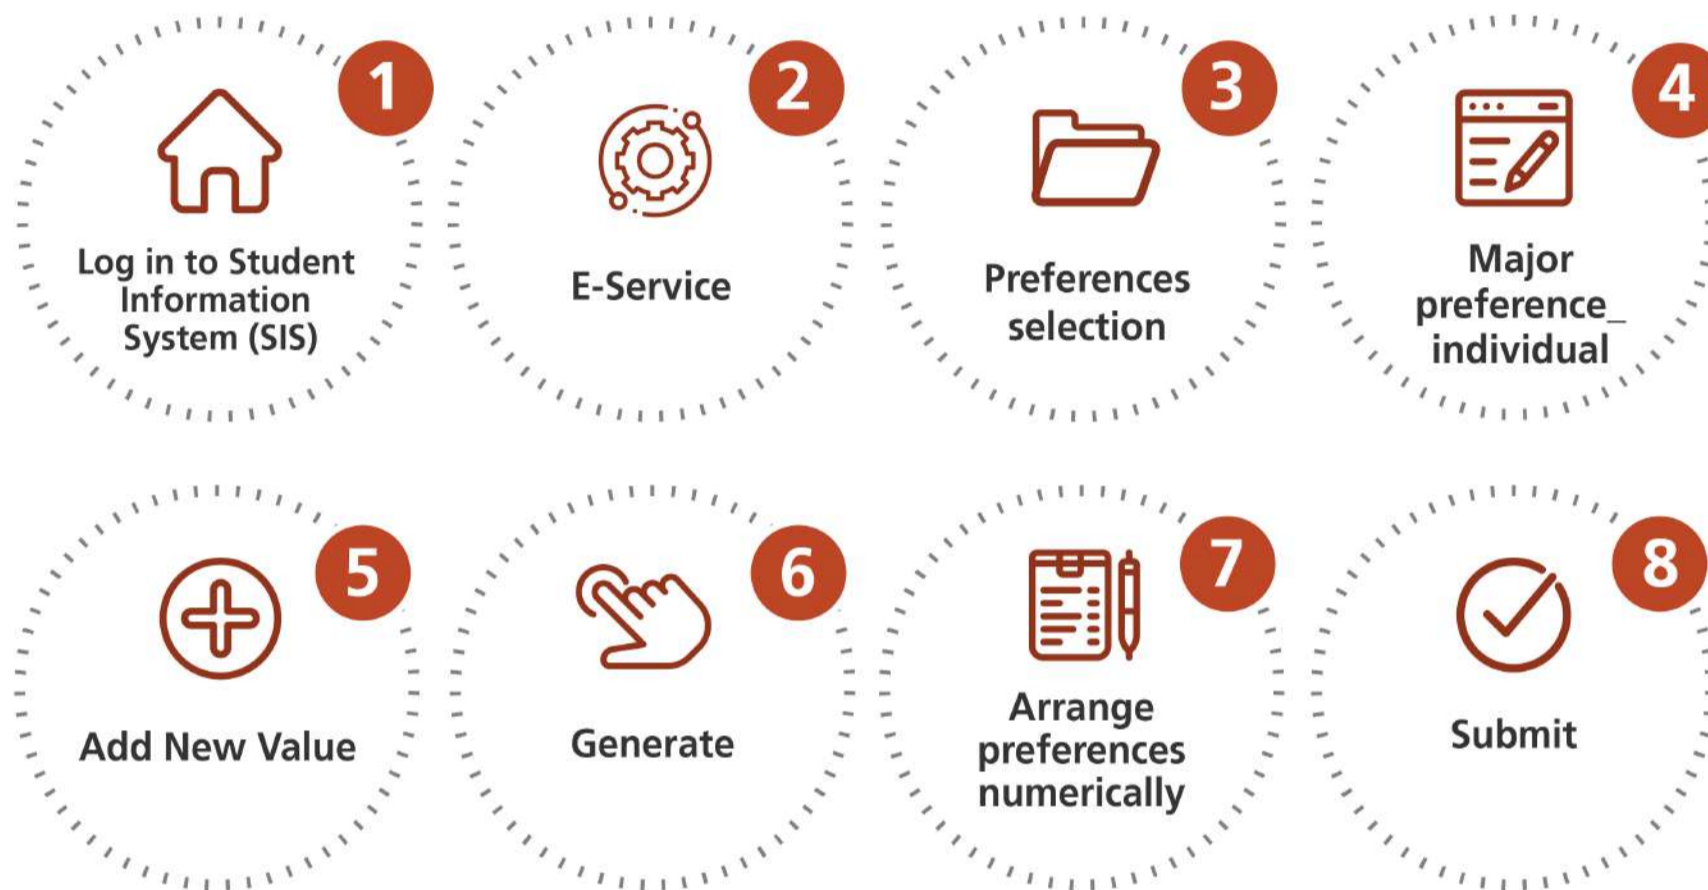

Steps of Major preference request for individual specialization